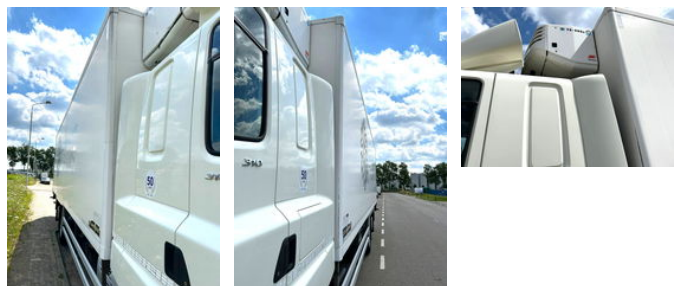

DAF CF 310 6X2 LIFT+STEERING AXLE+THERMOKING TS-500e+TUV 2025+E6

general

makeName	DAF
model	CF 310
subCategory	Chłodzony
odometer	927.000km
constructionYear	2016
firstRegistrationDate	15-03-2016
bodyColour	white
used	used.1
generalCondition	generalCondition.really_good
energyType	energyType.diesel
emissionsClass	Euro 6
advertiserObjectReference	CF310 16 6x2

properties

massEmpty	12.168kg
payloadWeight	13.832kg
grossVehicleWeight	26.000kg

DAF CF 310 6X2 LIFT+STEERING AXLE+THERMOKING TS-500e+TUV 2025+E6

equipment

power

310kw

accessories