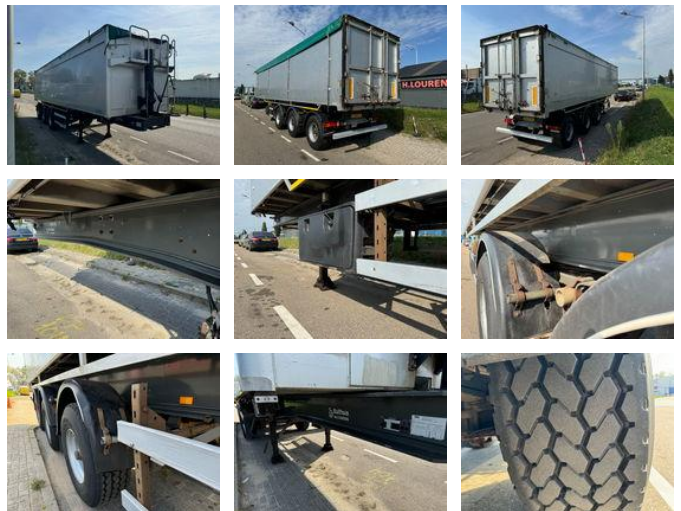

H. Lourensen Trucks B.V.

import-export Trucks & Trailers
HOLLAND

Bulthuis TATA 60 m³+NEW TYRES+BPW AXLE+HOLLAND TRAILER

general

makeName	Bulthuis
subCategory	Wywrotka
licencePlate	og79jk
constructionYear	2000
firstRegistrationDate	03-08-2000
used	used.1

properties

massEmpty	8.510kg
payloadWeight	36.490kg
grossVehicleWeight	45.000kg
length	1.180cm
width	255cm

Bulhuis TATA 60 m3+NEW TYRES+BPW AXLE+HOLLAND TRAILER

equipment

numberOfAxles

3

accessories