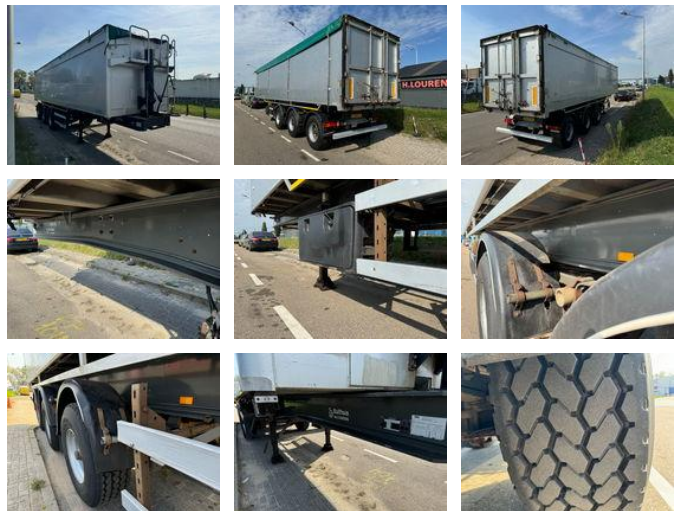

## Bulthuis TATA 60 m<sup>3</sup>+NEW TYRES+BPW AXLE+HOLLAND TRAILER

### Characteristics

Empty weight	8.510kg
Load capacity	36.490kg
Max. weight	45.000kg
Length	1.180cm
Width	255cm

# Bulhuis TATA 60 m3+NEW TYRES+BPW AXLE+HOLLAND TRAILER